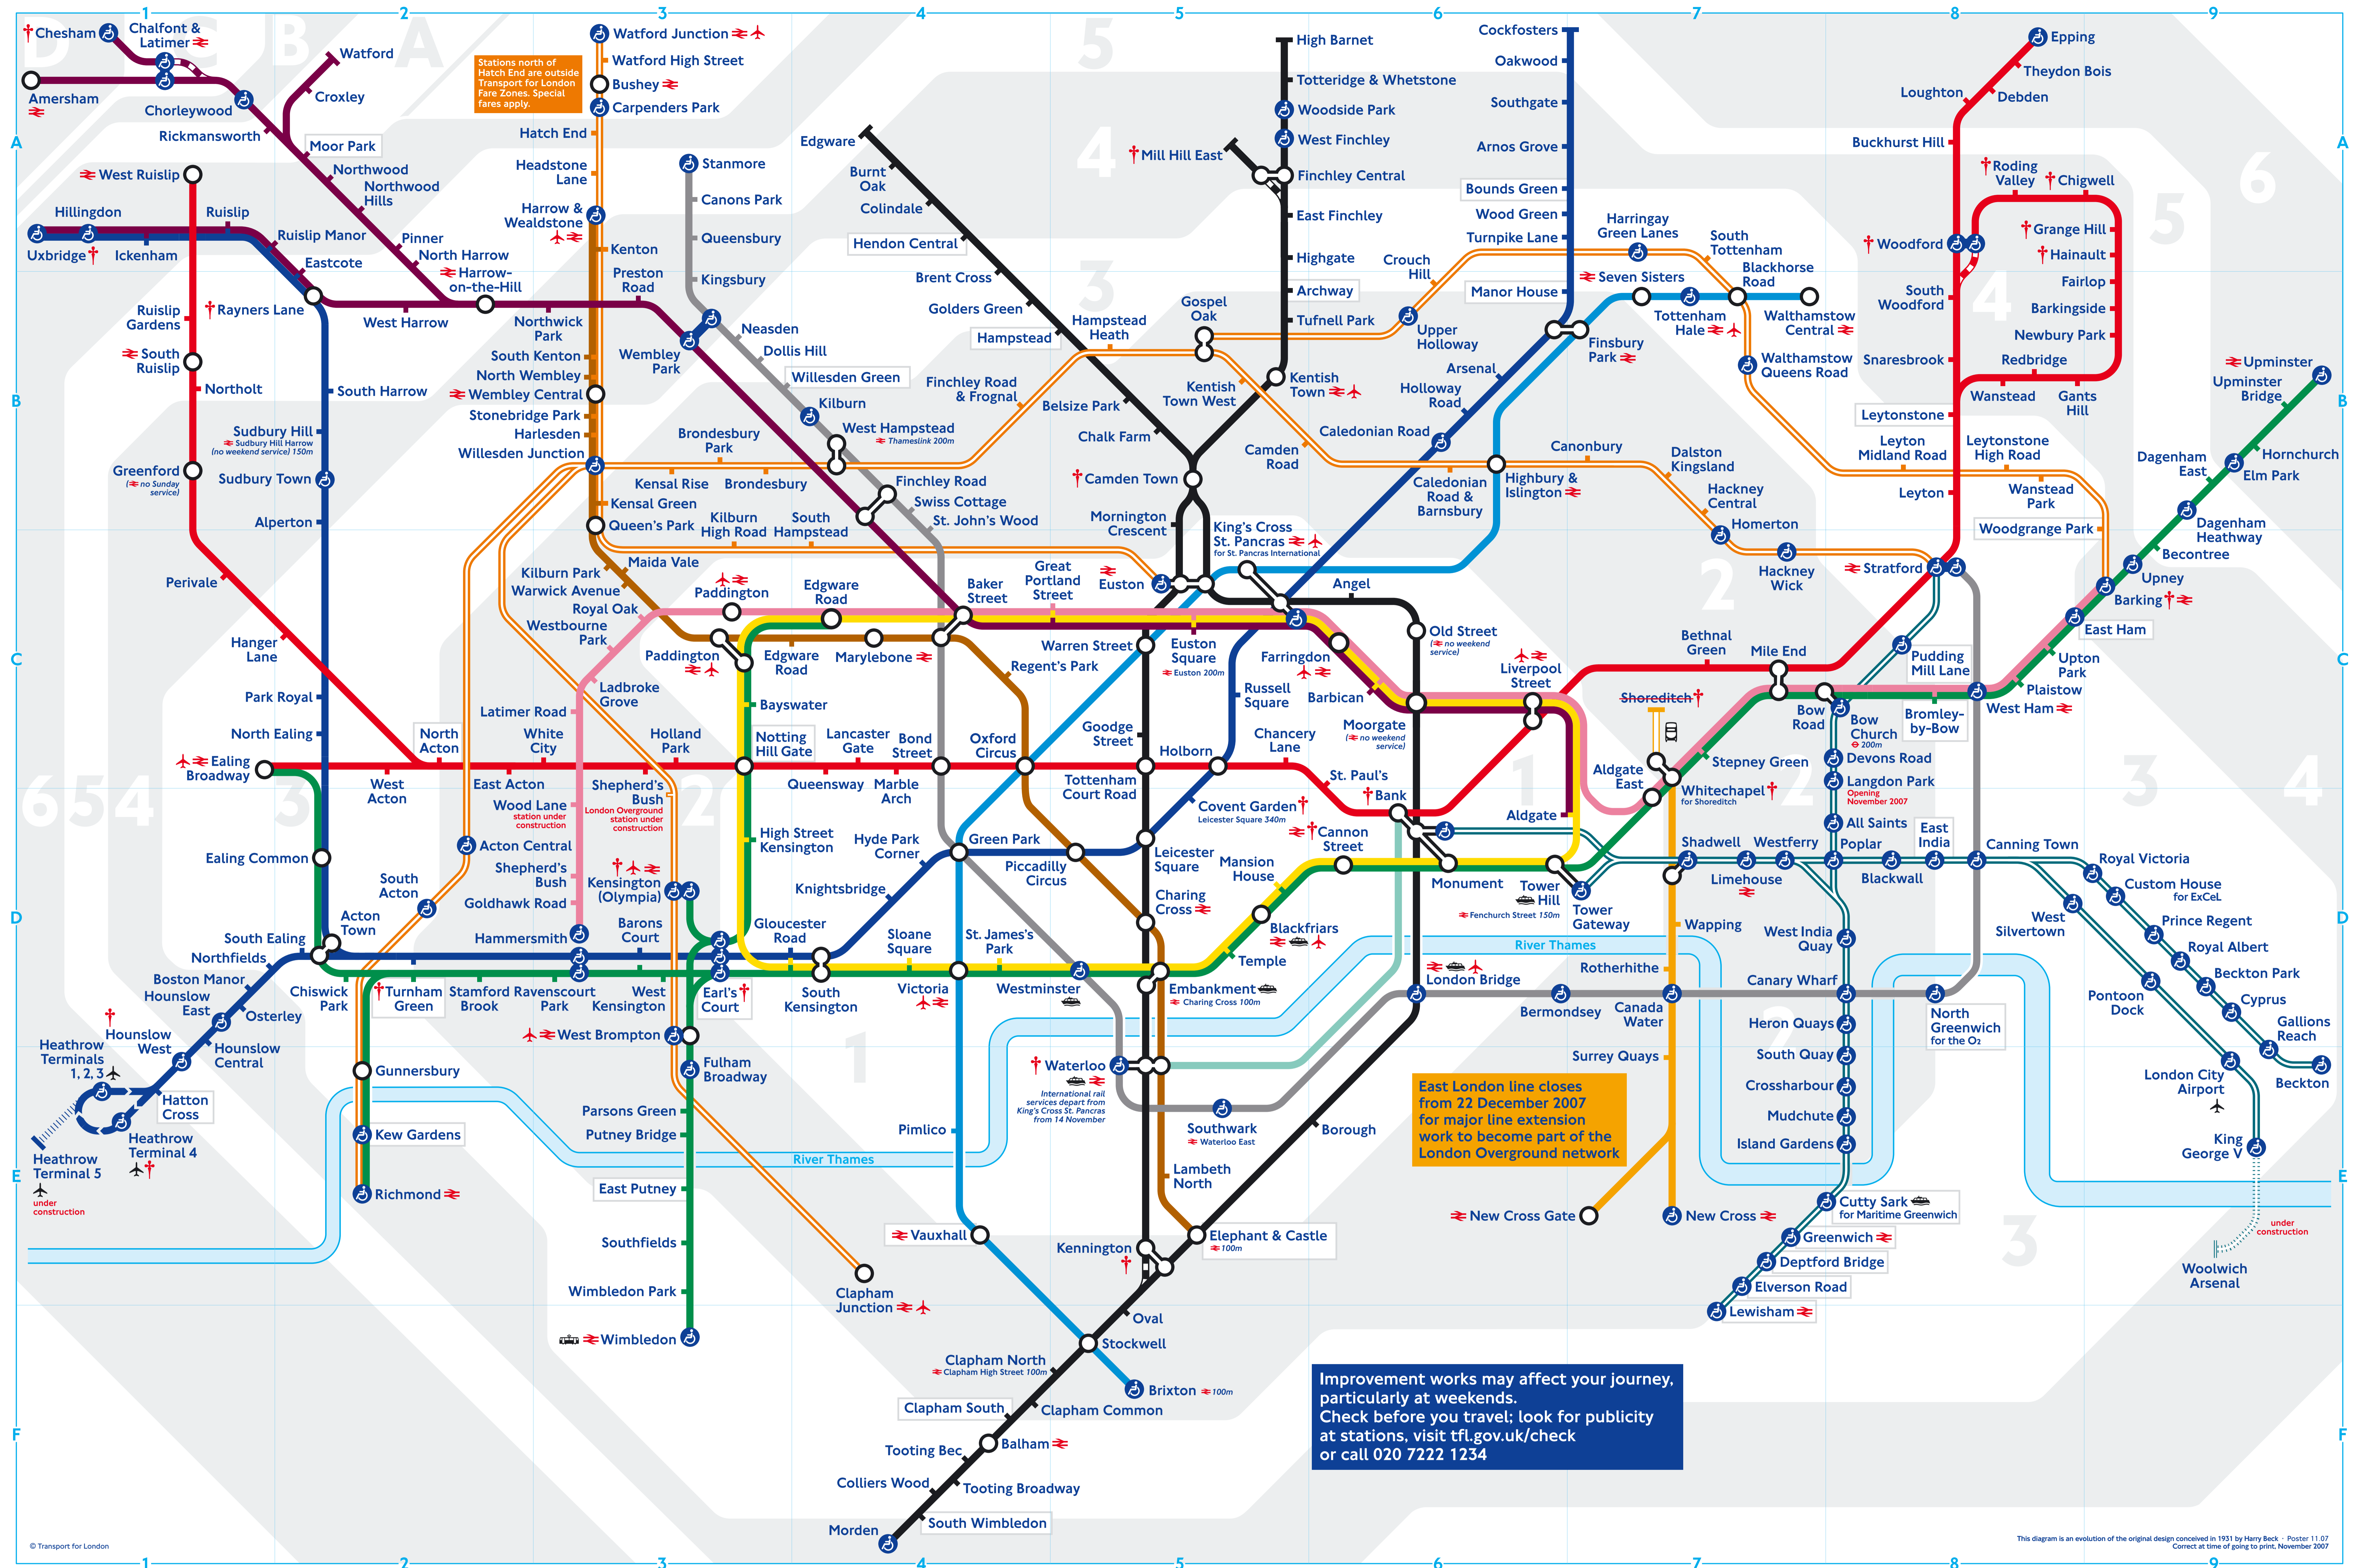

Tube map

- Bakerloo
- Central
- Circle
- District
- East London
- Hammersmith & City
- Jubilee
- Metropolitan
- Northern
- Piccadilly
- Victoria
- Waterloo & City
- London Overground
- DLR

- Interchange stations
- Step-free access from the platform to the street
- Connections with National Rail
- Check before you travel. See index below
- Connections with riverboat services
- Connection with Tramlink
- Location of Airport
- Interchange with National Rail services to airport
- Replacement bus service
- Bicycle parking
- Car parks
- Toilets on site/nearby
- Travel Information Centres

- Station in Zone D
- Station in Zone C
- Station in Zone B
- Station in Zone A
- Station in Zone 6 and Zone A
- Station in Zone 6
- Station in Zone 5
- Station in Zone 4
- Station in both zones
- Station in Zone 3
- Station in Zone 2
- Station in both zones
- Station in Zone 1

East London line closes from 22 December 2007 for major line extension work to become part of the London Overground network

Improvement works may affect your journey, particularly at weekends. Check before you travel; look for publicity at stations, visit tfl.gov.uk/check or call 020 7222 1234

Line	Station	Facilities	Zone
A	Acton Central	N	2
	Acton Town	N	2
	Aldgate	N	1
	Aldgate East	N	1
B	All Saints	N	2
	Alperton	N	4
	Amersham	N	4
	Angel	N	1
C	Arnos Grove	N	2
	Arnos Vale	N	2
	Ashted	N	2
	Ashted Park	N	2
D	Baker Street	N	1
	Baker Street	N	1
	Baker Street	N	1
	Baker Street	N	1
E	Baker Street	N	1
	Baker Street	N	1
	Baker Street	N	1
	Baker Street	N	1
F	Baker Street	N	1
	Baker Street	N	1
	Baker Street	N	1
	Baker Street	N	1